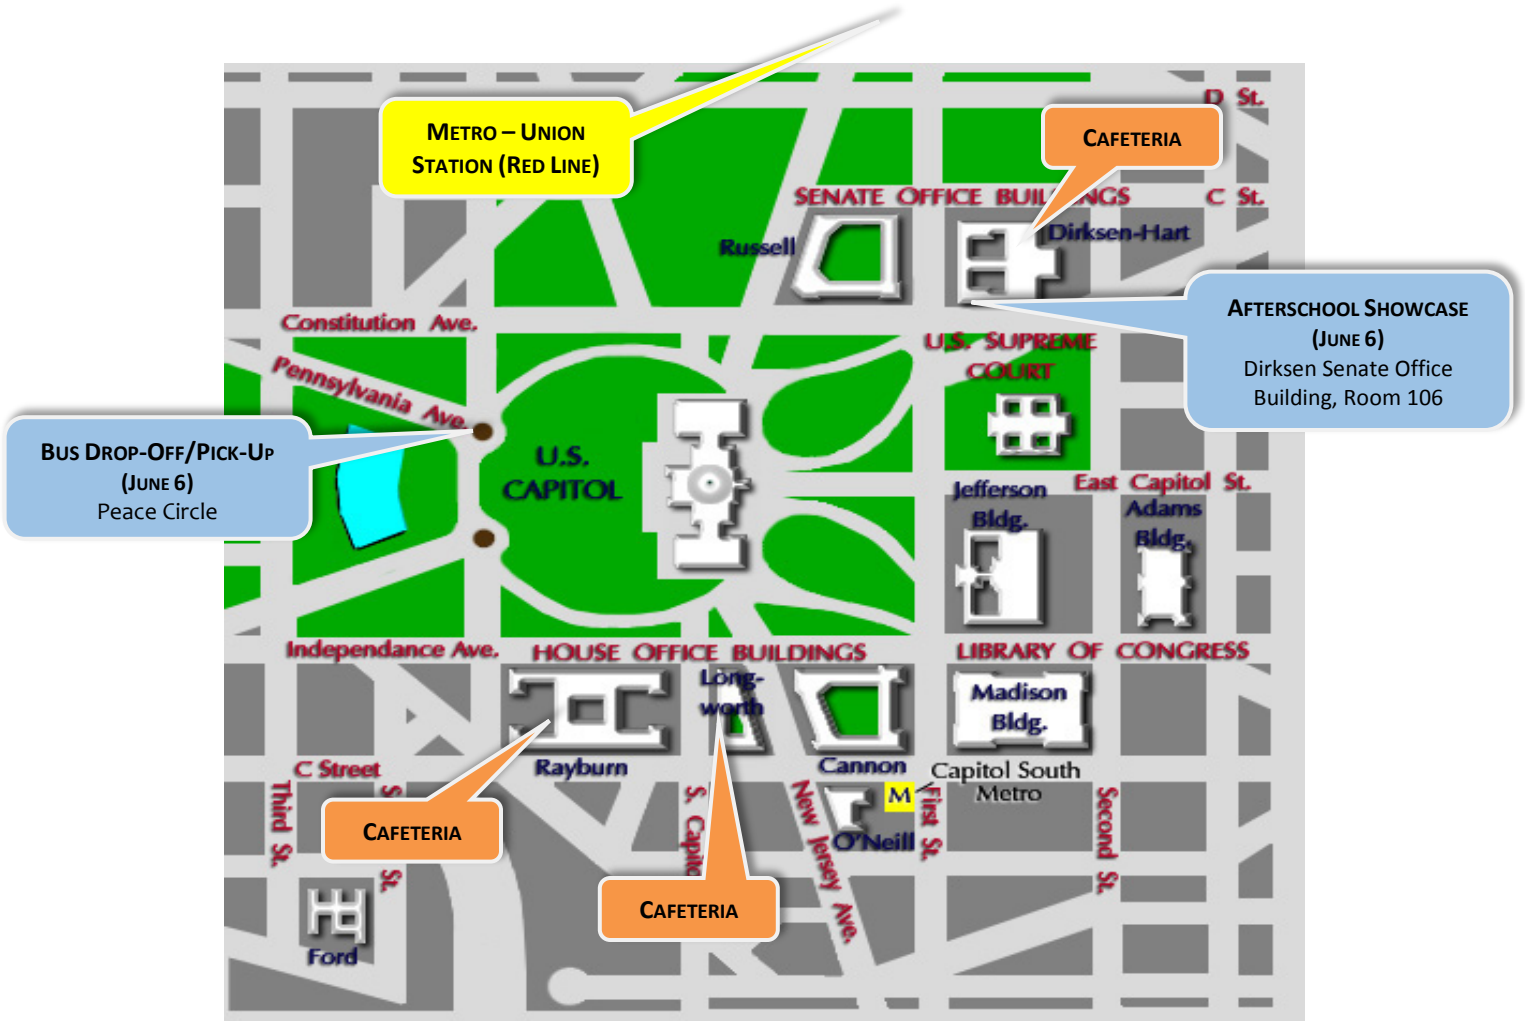

2017 AFTERSCHOOL FOR ALL CHALLENGE

MAP OF CAPITOL HILL

CAFETERIAS AND FOOD COURTS

Rayburn House Office Building	Basement Level
Longworth House Office Building	Basement Level
Dirksen-Hart Senate Office Building	Basement Level