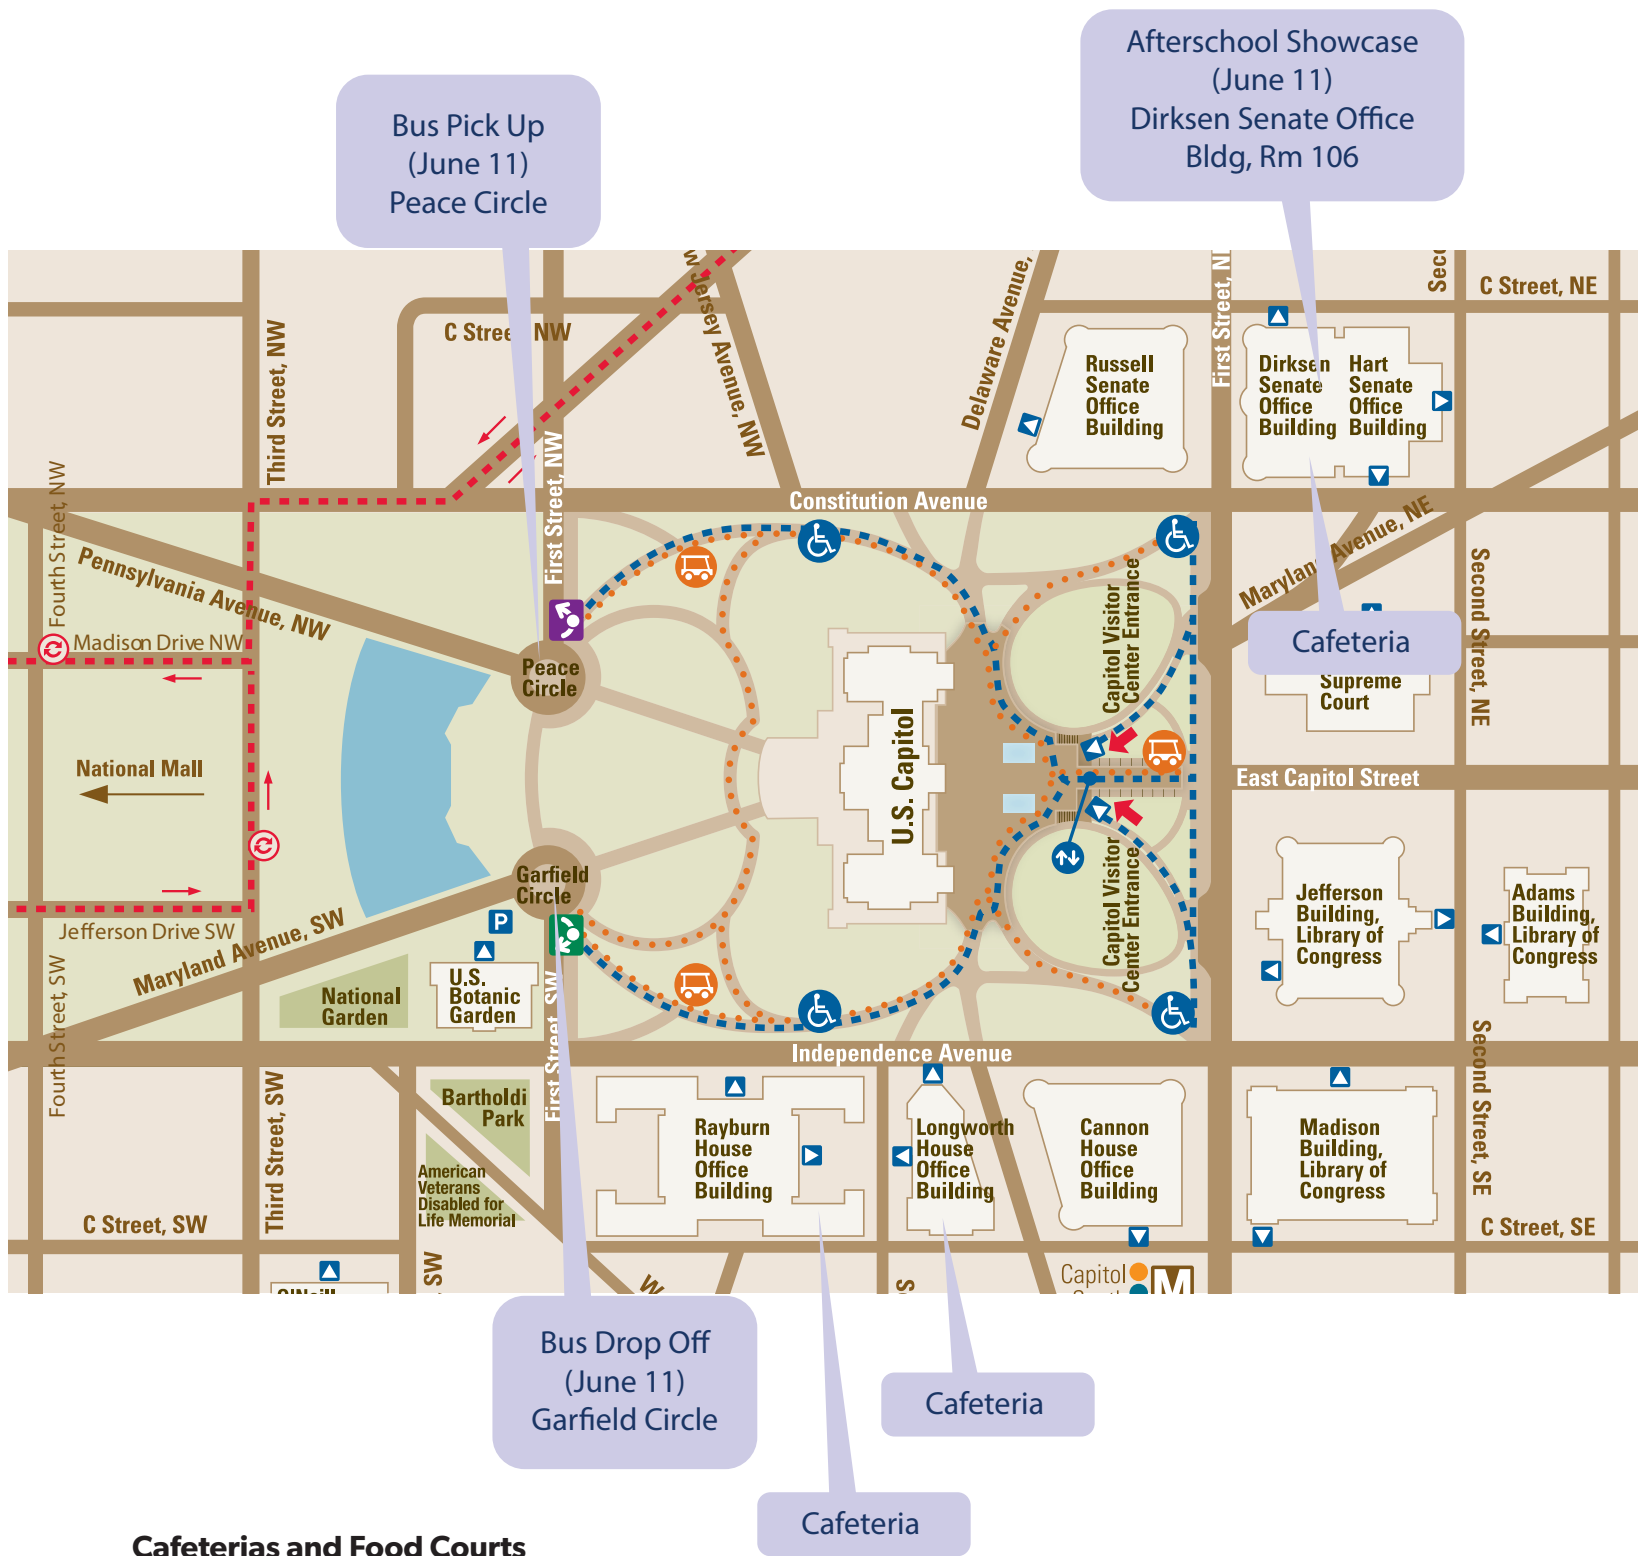

2019 Afterschool for All Challenge

Map of Capitol Hill

Cafeterias and Food Courts

- Rayburn House Office Building
- Longworth House Office Building
- Dirksen-Hart Senate Office Building

- Basement Level
- Basement Level
- Basement Level